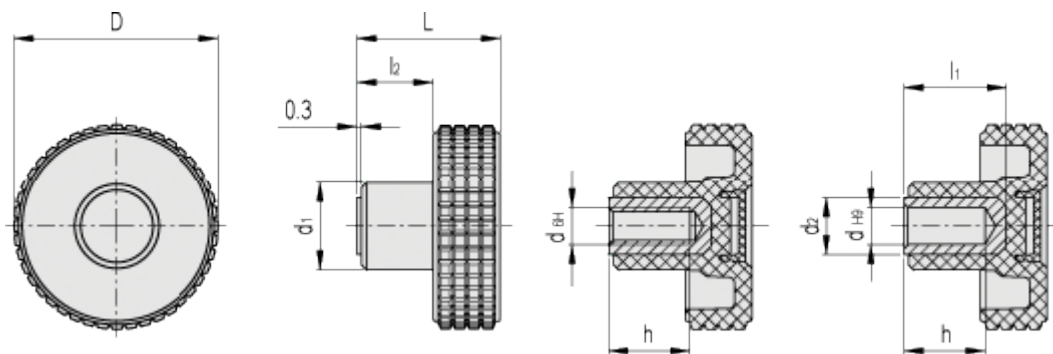

Data Sheet

Article number: 23020345115

Description: E+G Fingregreb MBT.60-B-M10-C5, blue centre cap

Measures

D = 61
d1 = 23
d2 = -
dH6 = M10
dH9 = -
h = 20
L = 39
l1 = -

l2 = 18.5